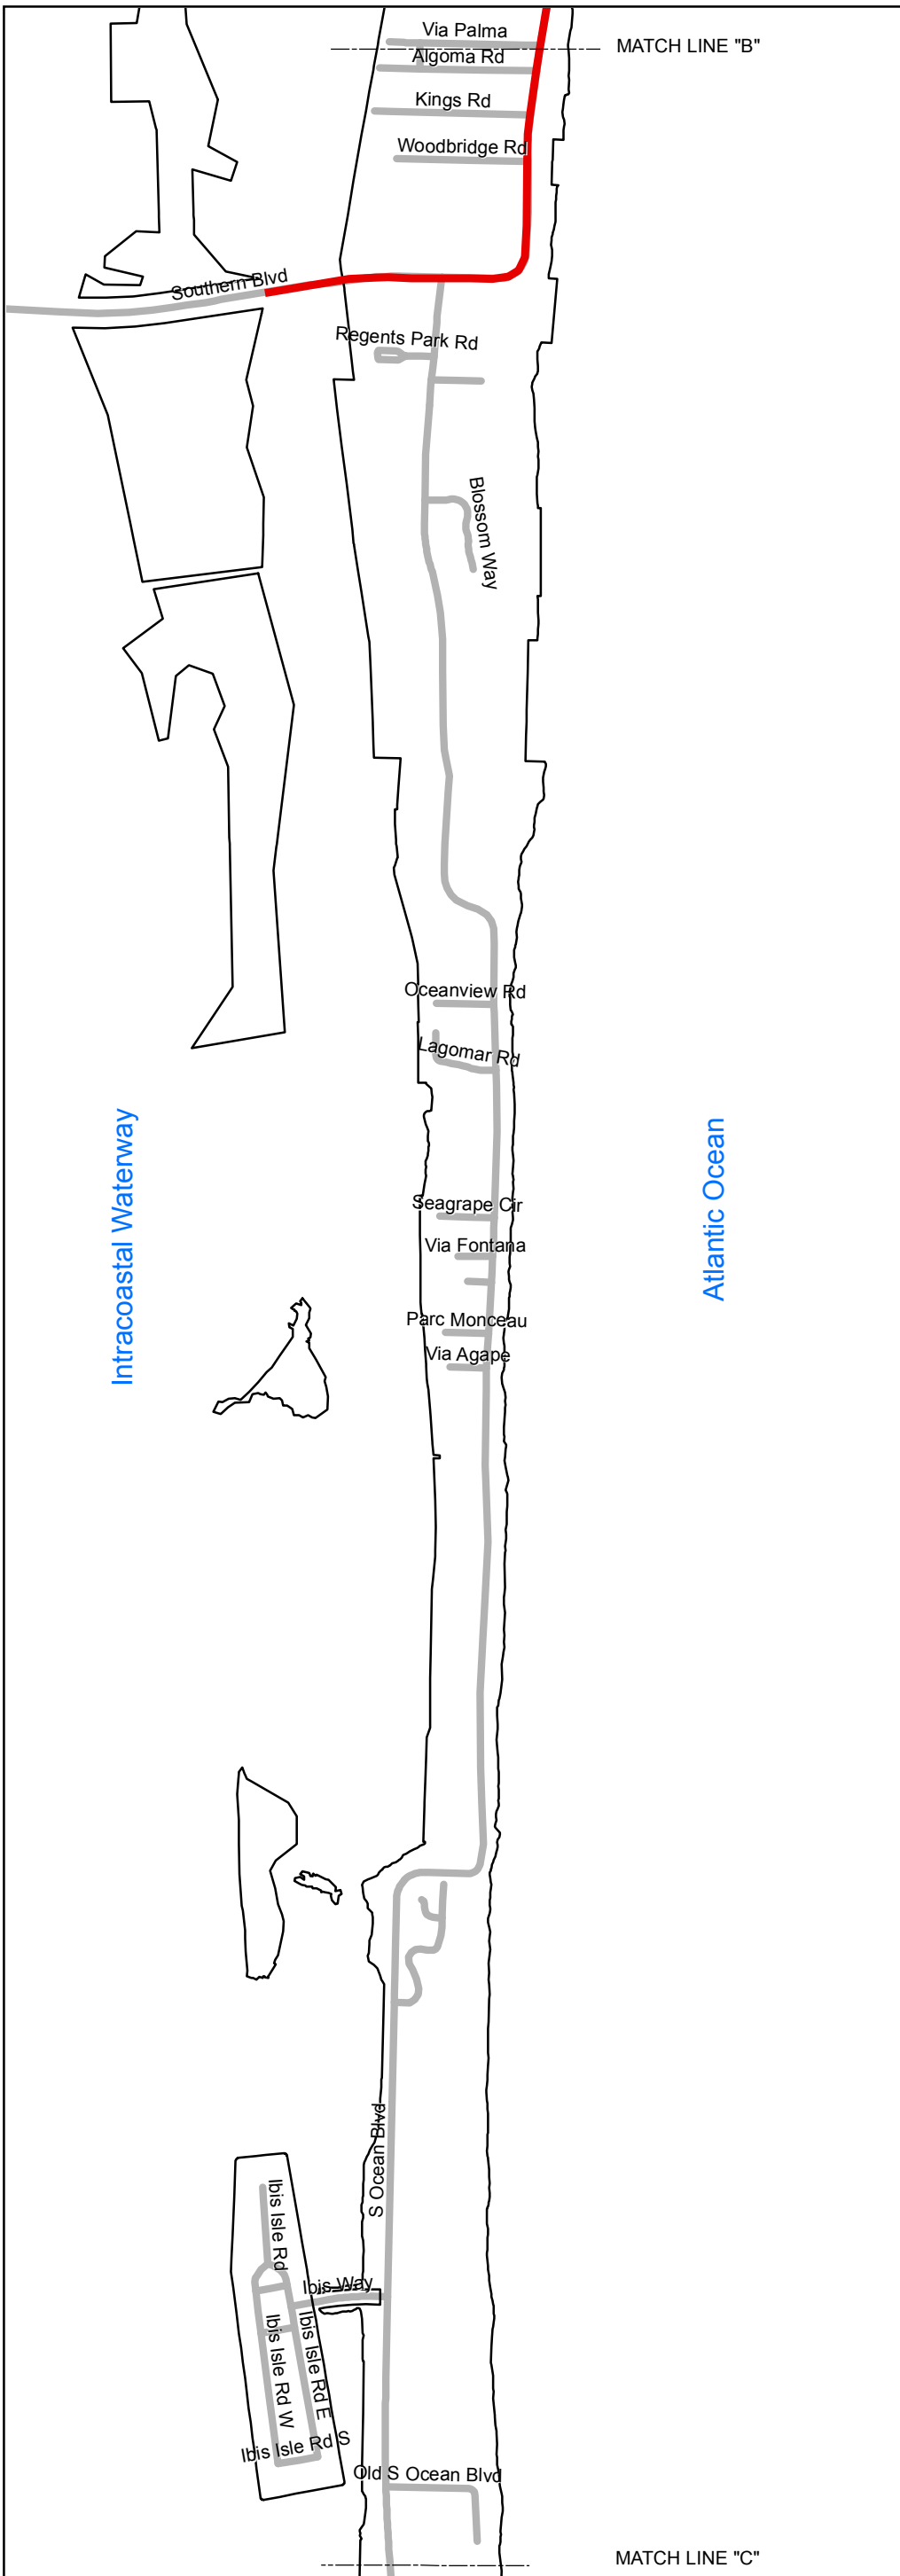

TOWN OF PALM BEACH TRAFFIC & PARKING AREAS MAP - 2017
Planning, Zoning & Building Department

- SEASONAL TRAFFIC PROBLEMS
- SEASONAL PARKING & RELATED PROBLEMS

Map Created: July 28, 2017
 Town of Palm Beach
 Information Technologies GIS Department
 Planning, Zoning & Building Department
 (561)838-5430
 Email: pzb@townofpalmbeach.com
 Website: palmbeach.govoffice.com