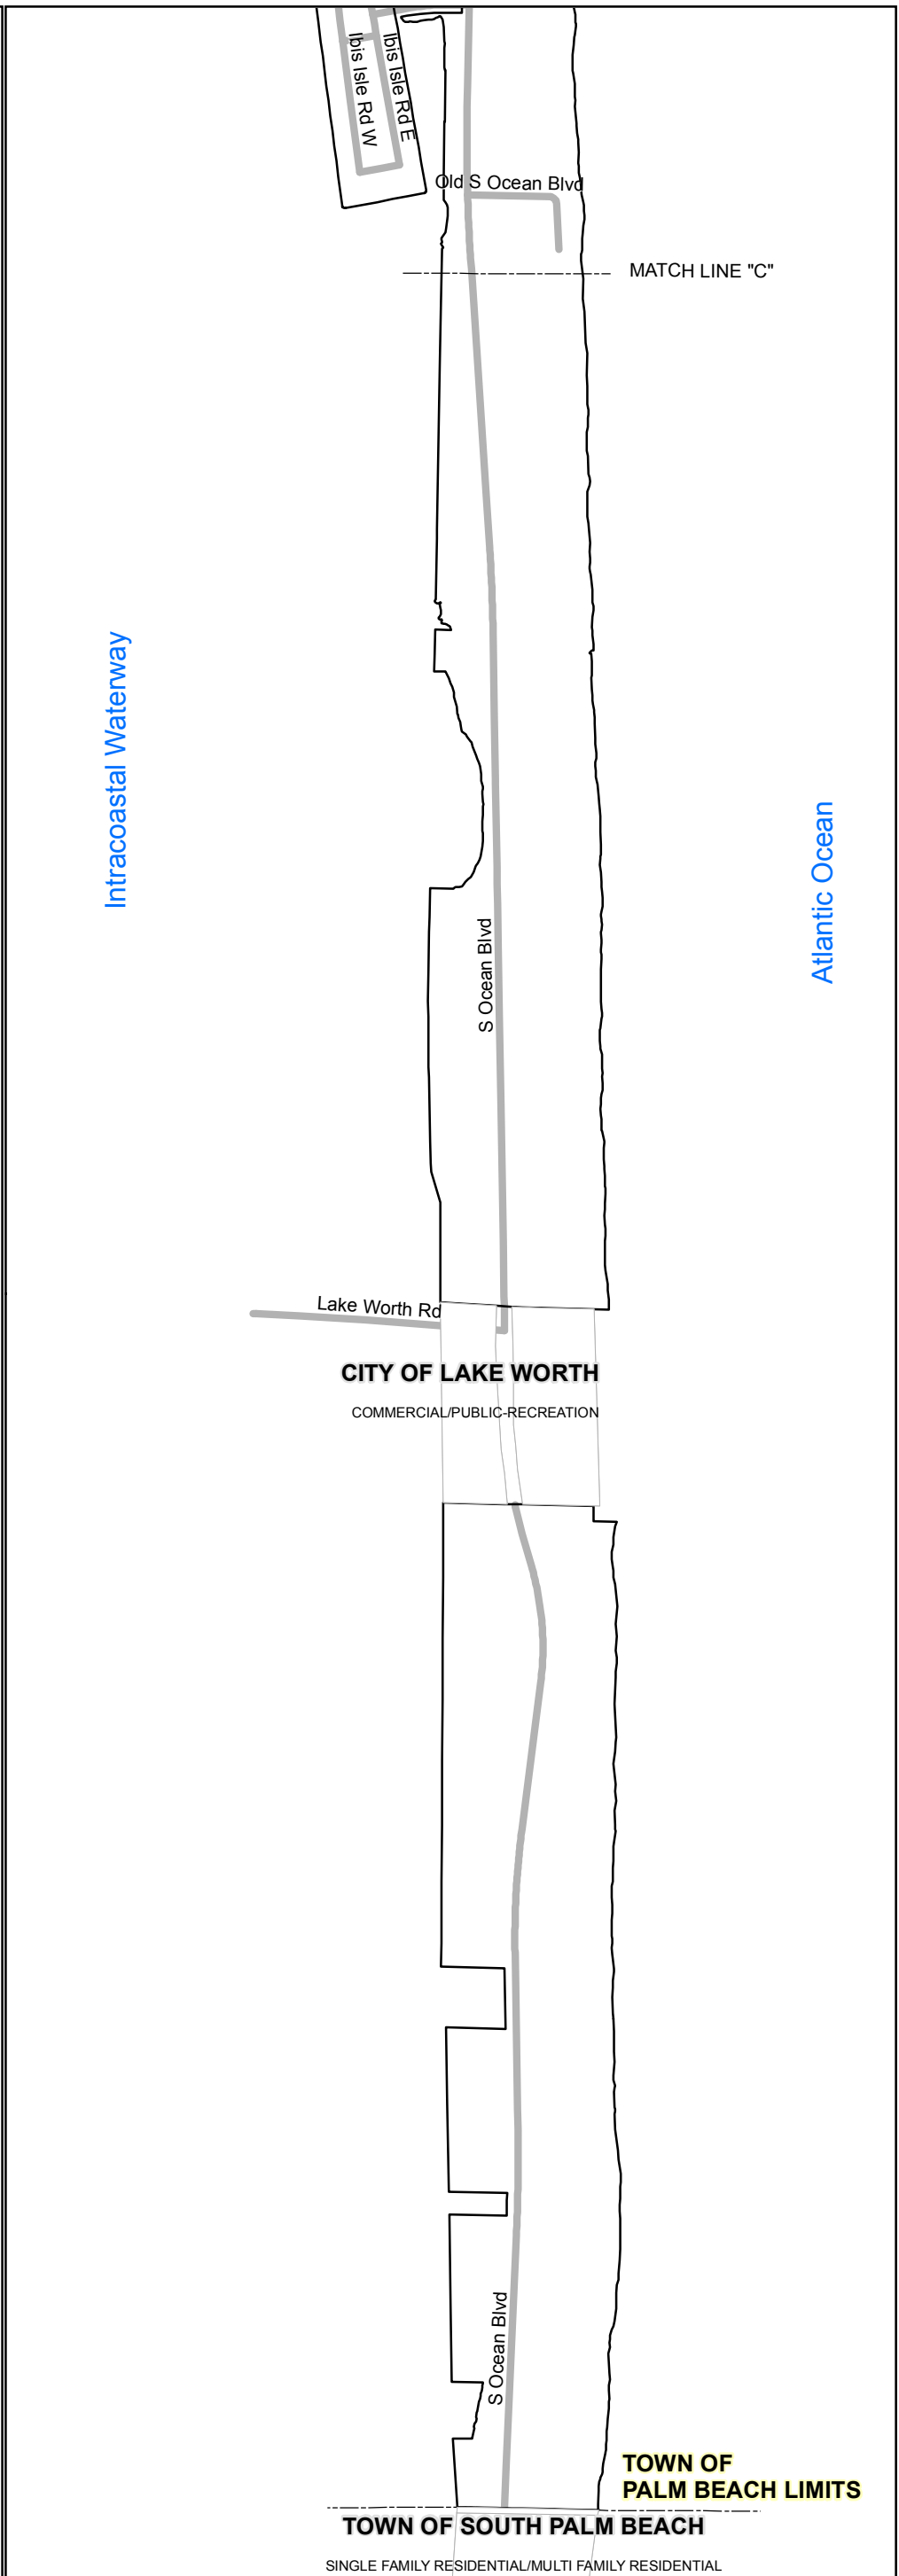

TOWN OF PALM BEACH TRAFFIC & PARKING AREAS MAP - 2017
Planning, Zoning & Building Department

- SEASONAL TRAFFIC PROBLEMS
- SEASONAL PARKING & RELATED PROBLEMS

Map Created: July 28, 2017
 Town of Palm Beach
 Information Technologies GIS Department
 Planning, Zoning & Building Department
 (561)838-5430
 Email: pzb@townofpalmbeach.com
 Website: palmbeach.govoffice.com